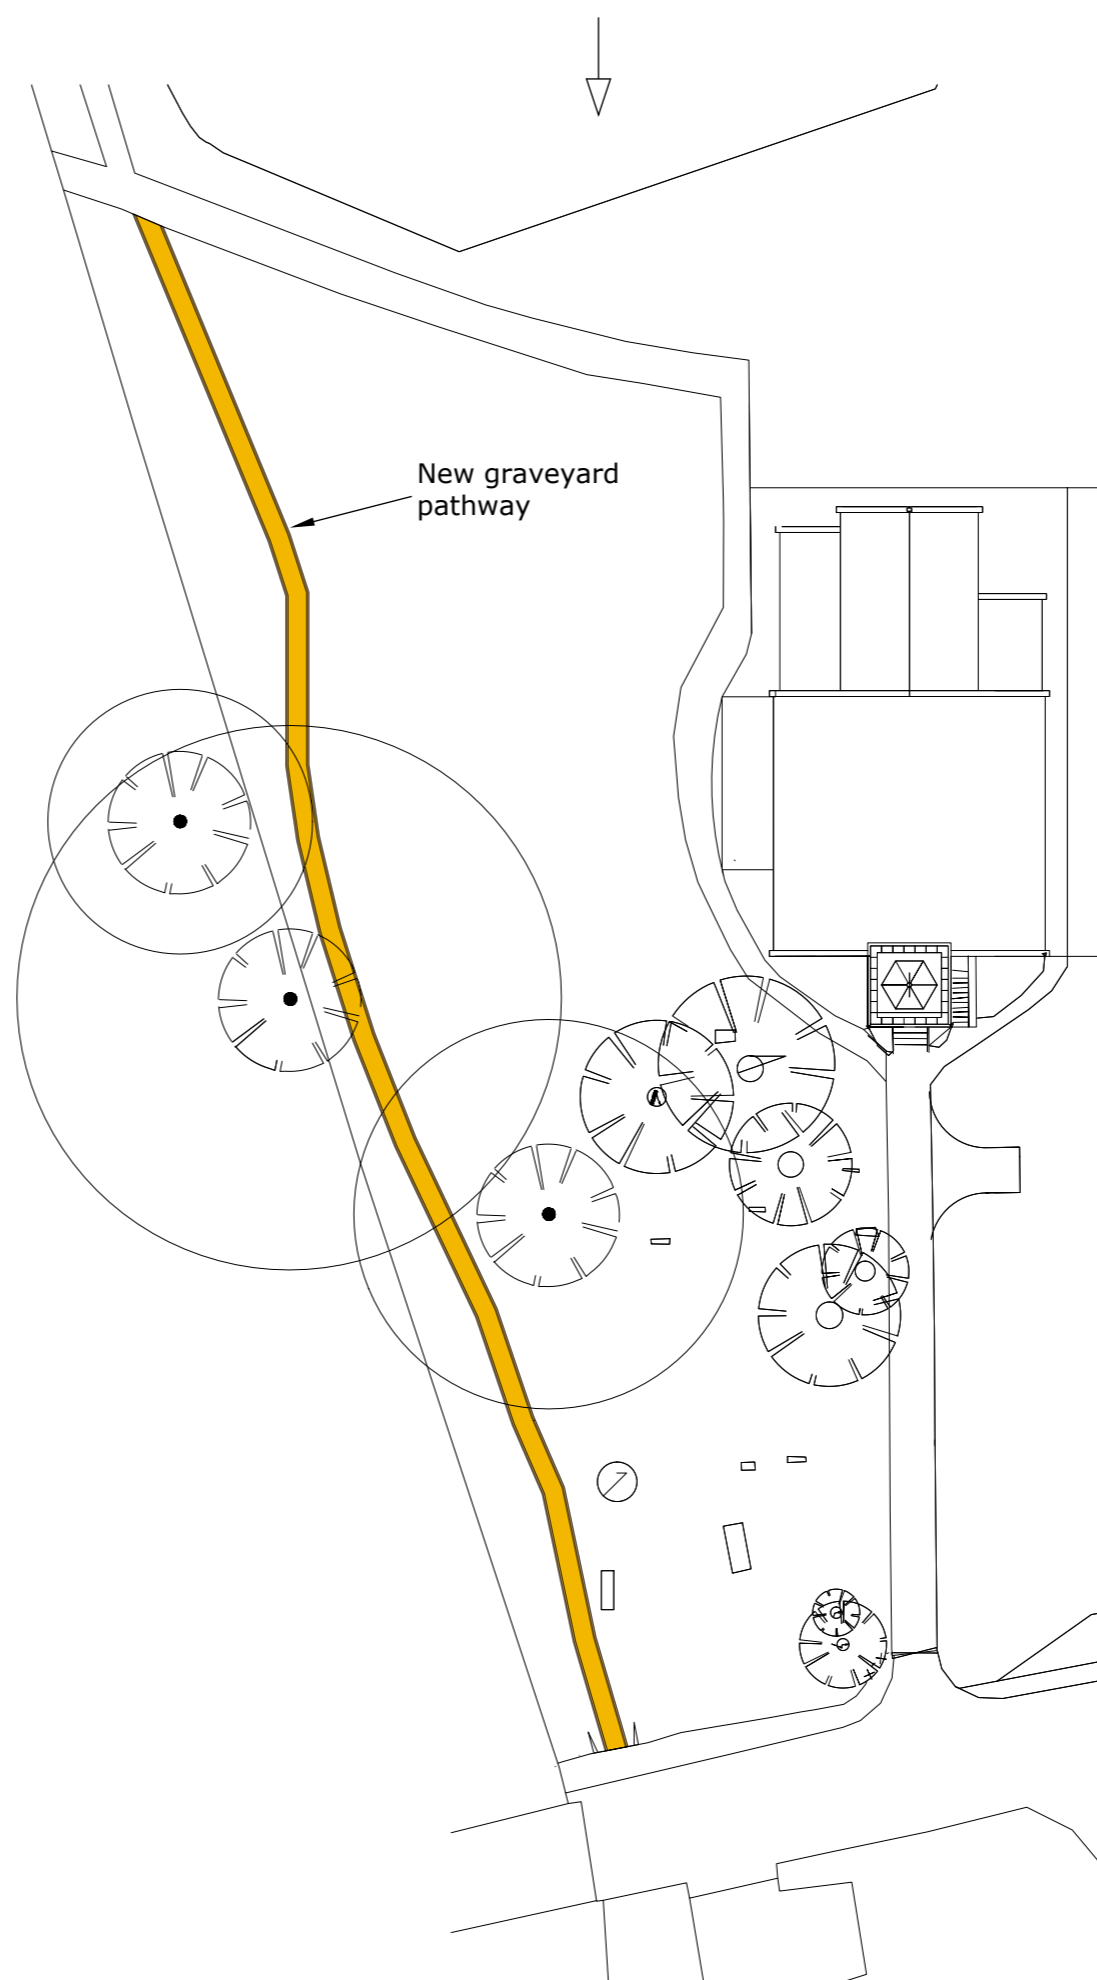

### Existing Layout

### Proposed Pathway Layout

## St. James Church Churchyard Path Comparison

Description : Comparing the existing site layout with the proposed site layout, with the newly proposed churchyard path.

Location : Saint James Church, Castle Eden, Hartlepool TS27 4SL

Scale: 1:400 @ A3

Drawn by : A. Pearson

For: Czero Developments Limited

Drawing Title :  
St\_James\_Pathway\_Comparison\_with\_ExistingVersion : 1

Date: 15/12/2025