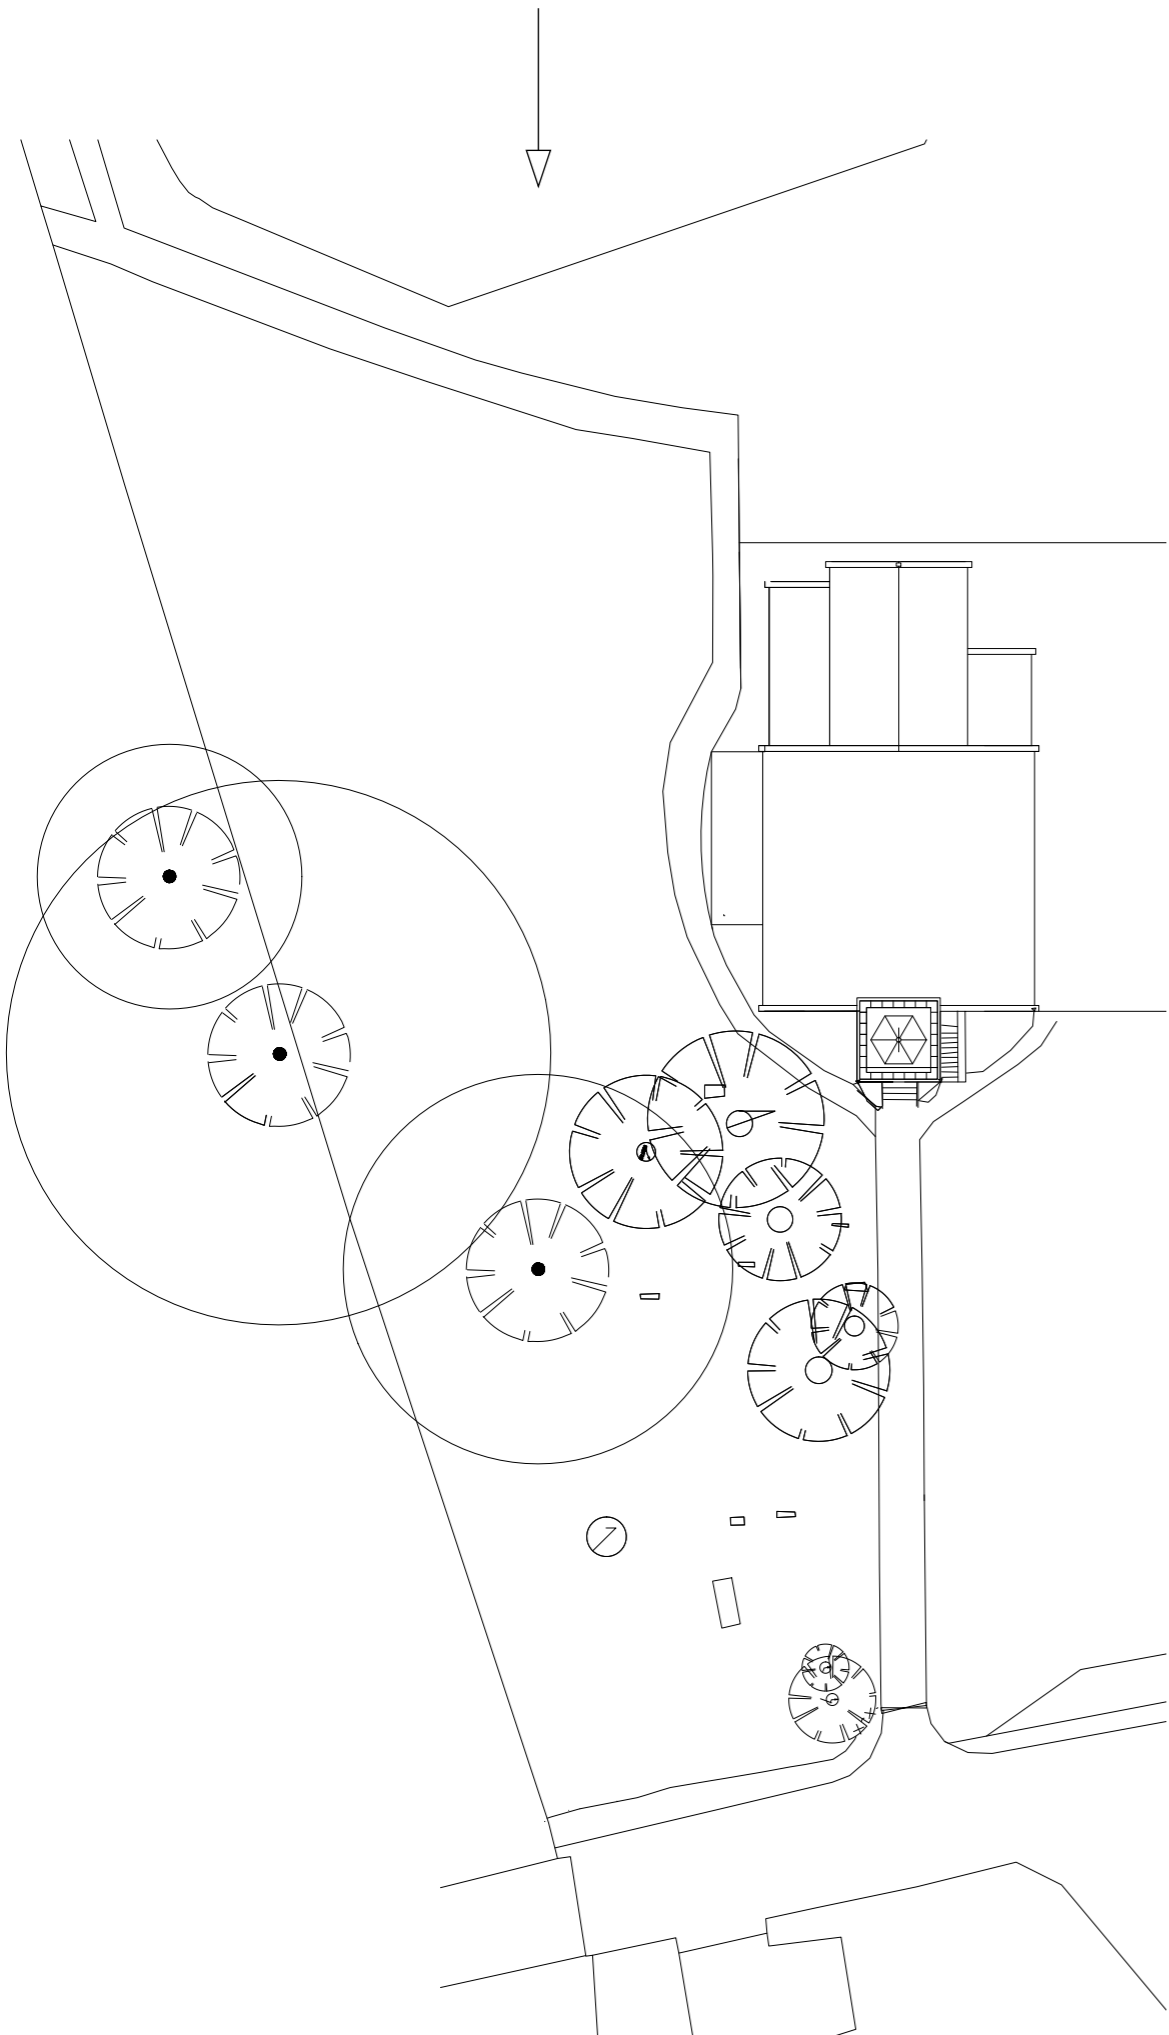

### Existing Layout

### Proposed Pathway Layout

## St. James Church Churchyard Path Comparison

Description : Comparing the existing site layout with the proposed site layout, with the newly proposed churchyard path.

Location : Saint James Church, Castle Eden, Hartlepool TS27 4SL

Scale: 1:400 @ A3

Drawn by : A. Pearson

For: Czero Developments Limited

Drawing Title :  
St\_James\_Pathway\_Comparison\_with\_ExistingVersion : 1

Date: 15/12/2025